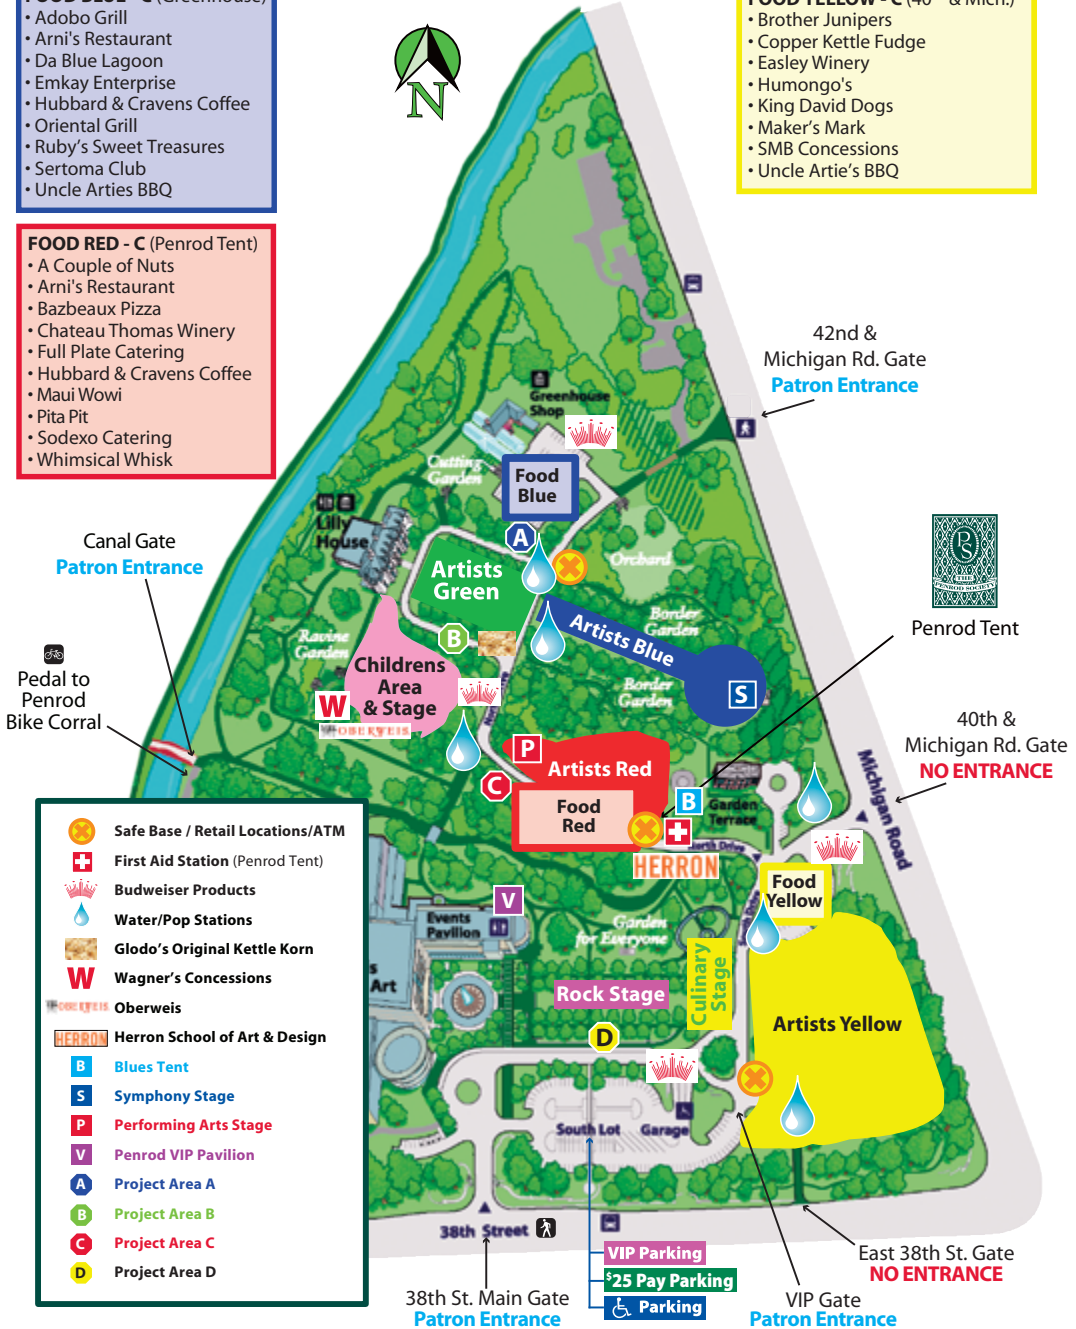

2010 Penrod Map

FOOD BLUE - C (Greenhouse)

- Adobo Grill
- Arni's Restaurant
- Da Blue Lagoon
- Emkay Enterprise
- Hubbard & Cravens Coffee
- Oriental Grill
- Ruby's Sweet Treasures
- Sertoma Club
- Uncle Arties BBQ

FOOD YELLOW - C (40TH & Mich.)

- Brother Junipers
- Copper Kettle Fudge
- Easley Winery
- Humongo's
- King David Dogs
- Maker's Mark
- SMB Concessions
- Uncle Artie's BBQ

Canal Gate
Patron Entrance

Pedal to
Penrod
Bike Corral

42nd &
Michigan Rd. Gate
Patron Entrance

Penrod Tent

40th &
Michigan Rd. Gate
NO ENTRANCE

- Safe Base / Retail Locations/ATM
- First Aid Station (Penrod Tent)
- Budweiser Products
- Water/Pop Stations
- Glodo's Original Kettle Korn
- Wagner's Concessions
- Oberweis
- Herron School of Art & Design
- Blues Tent
- Symphony Stage
- Performing Arts Stage
- Penrod VIP Pavilion
- Project Area A
- Project Area B
- Project Area C
- Project Area D

38th St. Main Gate
Patron Entrance

VIP Parking
\$25 Pay Parking
Parking

East 38th St. Gate
NO ENTRANCE
VIP Gate
Patron Entrance